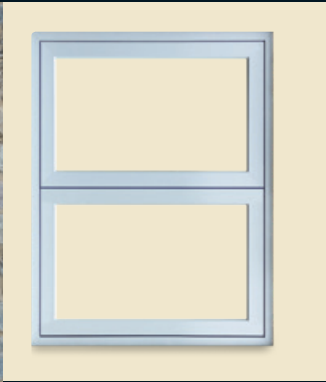

The *Choices* brand

Windows, Doors, Conservatories

Flush 70

from the 'Alternative to Timber' Collection

Looks Like Timber - Feels Like Timber

Specification:

- ✓ 70mm Halo Rustique sculptured welded outer frame
- ✓ Flush fitted welded sashes
- ✓ Mechanically jointed transoms and mullions with arris detail as standard
- ✓ Equal sightlines with Dummy Sashes
- ✓ 5 chambered outerframe
- ✓ Available "A" Rated
- ✓ Full single and double door range available

UPGRADE
PAS 24
DOC Q

Flush70

'Choices' 'Flush 70' combines modern performance with traditional flush casement design offering authenticity without compromise.

Designed with timber features in mind

Flush fitting sashes

Arrissed joints mimicking traditional timber joinery

Full mechanical joint upgrade
162mm sash / mullion / sash sightline

Zero sightline mullion or transom upgrade

20mm Astragal bar upgrade

Handles

Standard

Inline Range

Elegance and Vintage Ranges

Upgrades

Dummy Stays

Colour Options

Both sides or on smooth white

Both sides only (on a white base)

On smooth white only